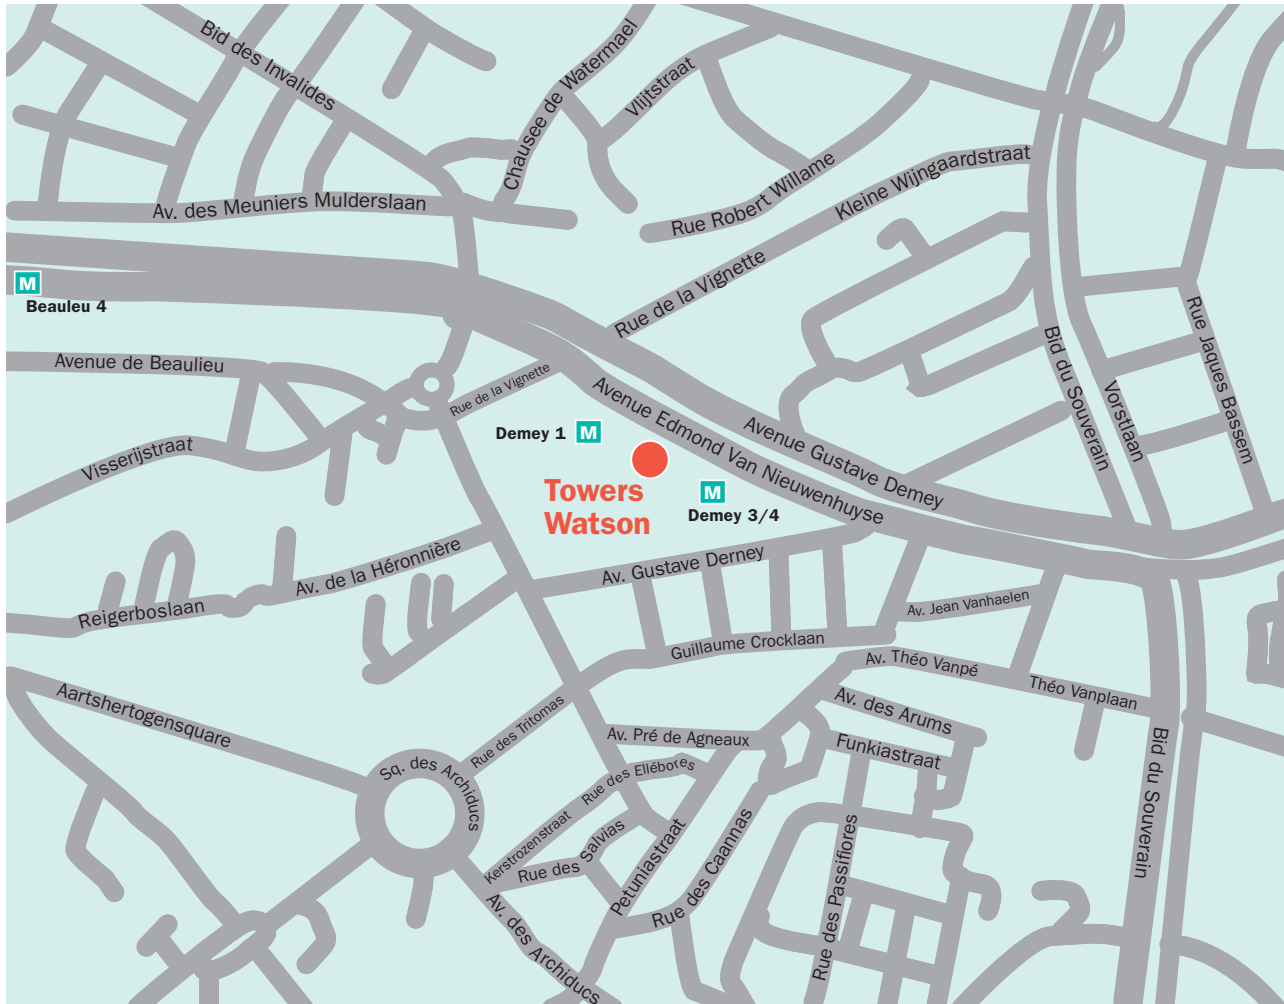

## Coming from Gent, Antwerpen or Luik:

Take the Ring around Brussels (Ring R0) and follow direction Namen.

Take exit Namen, Luxemburg, Brussels (highway E411) and keep to the right direction Brussels (E411). Once on the highway E411 direction Brussels, go straight on.

Once you approach the Carrefour/Brico take the small exit to the right (Gustave Demeylaan).

At the traffic lights turn left and directly left again at Av. Edmond Van Nieuwenhuyselaan.

Our offices are situated on the right-hand side of the street. When you drive up to the block of buildings, it is the first building on your left, closest to the road.

## Coming from Namen:

Take highway E411, direction Brussels. Once you approach the Carrefour/Brico take the small exit to the right (Gustave Demeylaan). At the traffic lights turn left and directly left again at Av. Edmond Van Nieuwenhuyselaan. Our offices are situated on the right-hand side of the street. When you drive up to the block of buildings, it is the first building on your left, closest to the road.

## By subway

Take line 5 (direction Herrmann-Debroux) and get off at Demey station (the last stop before the end of the line).