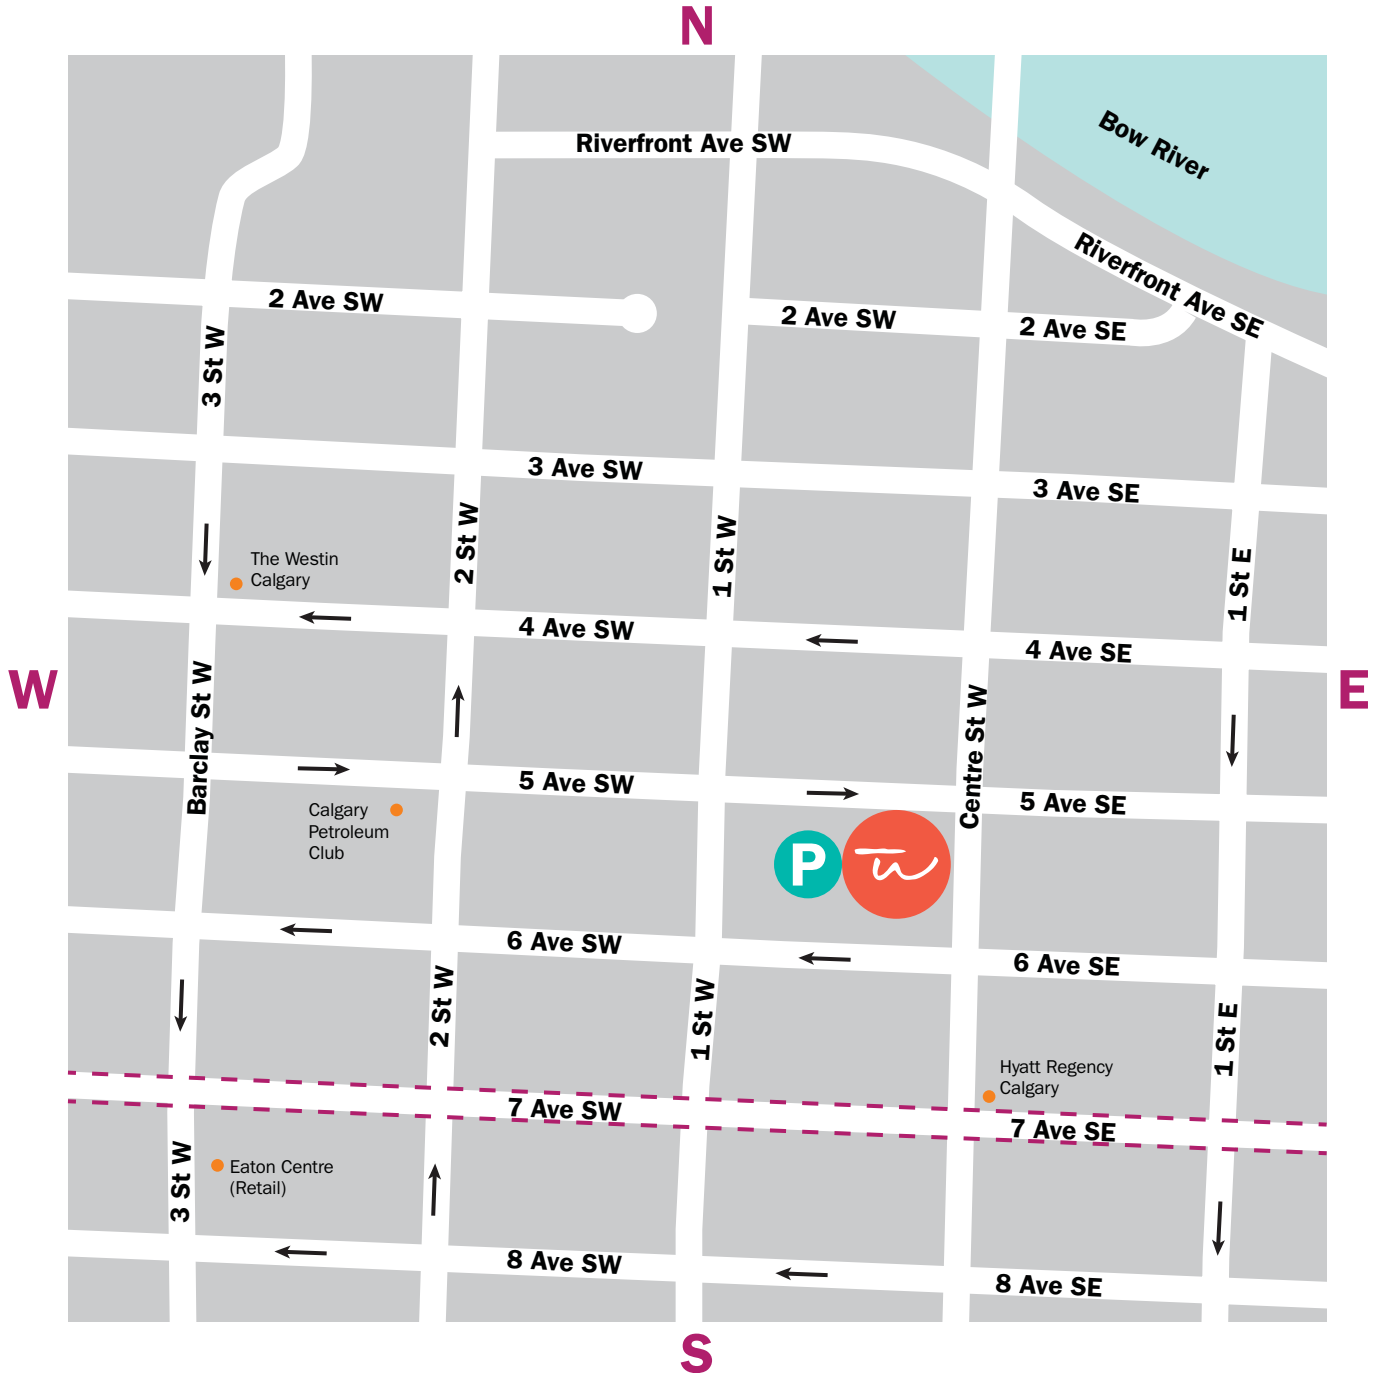

Towers Watson Calgary

111-5th Avenue S.W., Suite 1600, Calgary, Alberta, Canada T2P 3Y6

+1 403 261 1400

 = Towers Watson

 = Parking

 = One-way street

 = C-train

TOWERS WATSON