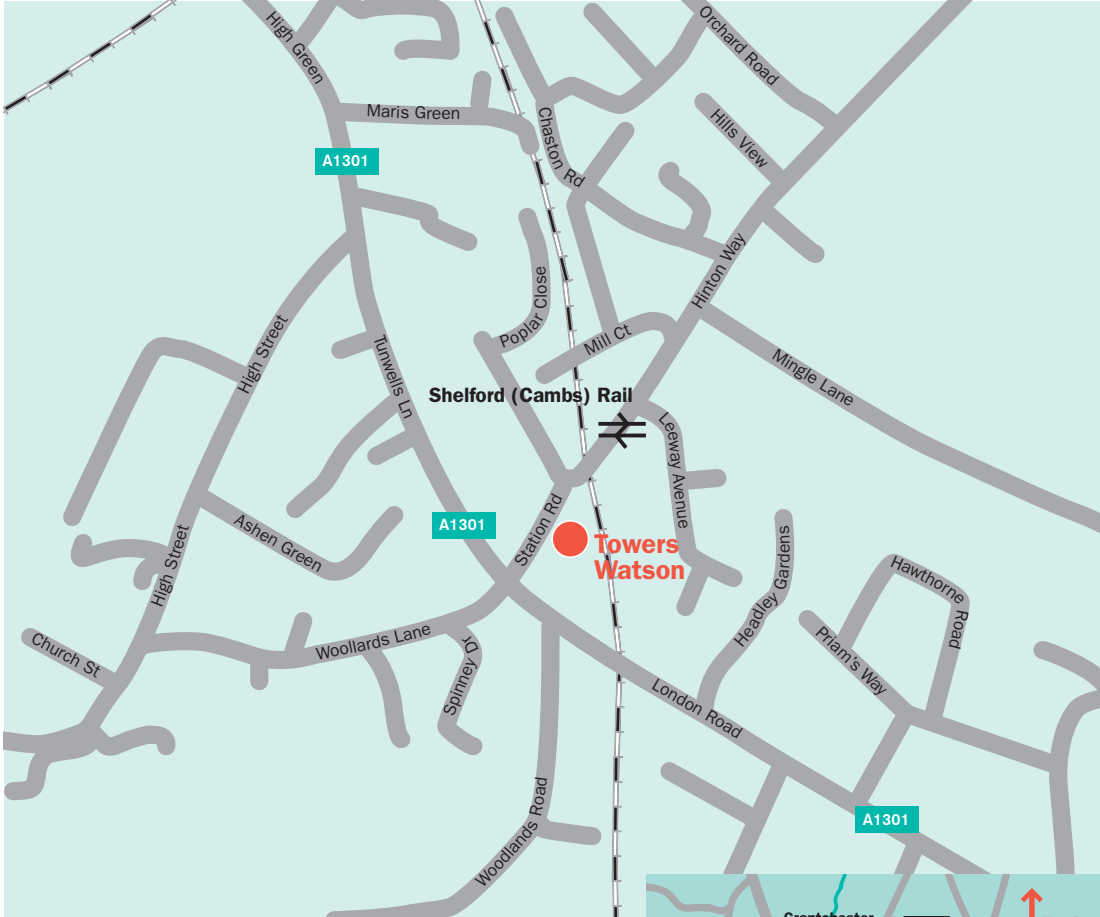

# Cambridge

**By rail**

**Shelford Station** – approximately 5 minutes walk away.

**Cambridge Station** – approximately 15 minutes drive away.

**By air**

**Stanstead Airport** – approximately 20 minutes drive away (train service available via Cambridge).