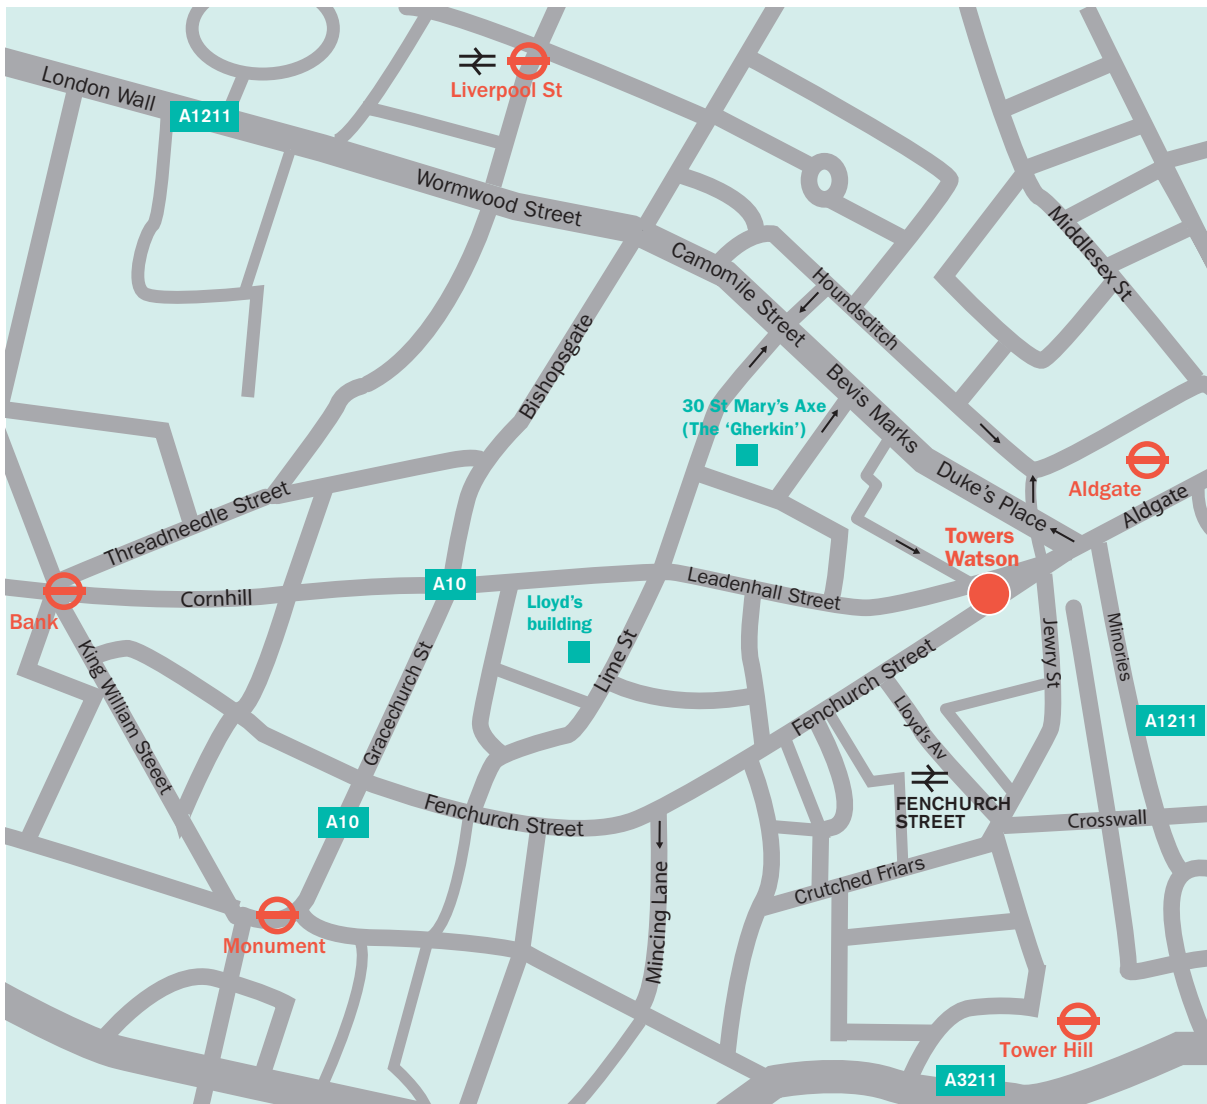

London

Leadenhall Street

Nearest tube stations

Aldgate – 2 mins
Tower Hill – 5 mins
Bank – 10 mins

Rail stations

Fenchurch Street – 5 mins
Liverpool Street – 10 mins

Location

Our building is on the junction where Fenchurch Street and Leadenhall Street meet (Aldgate end).