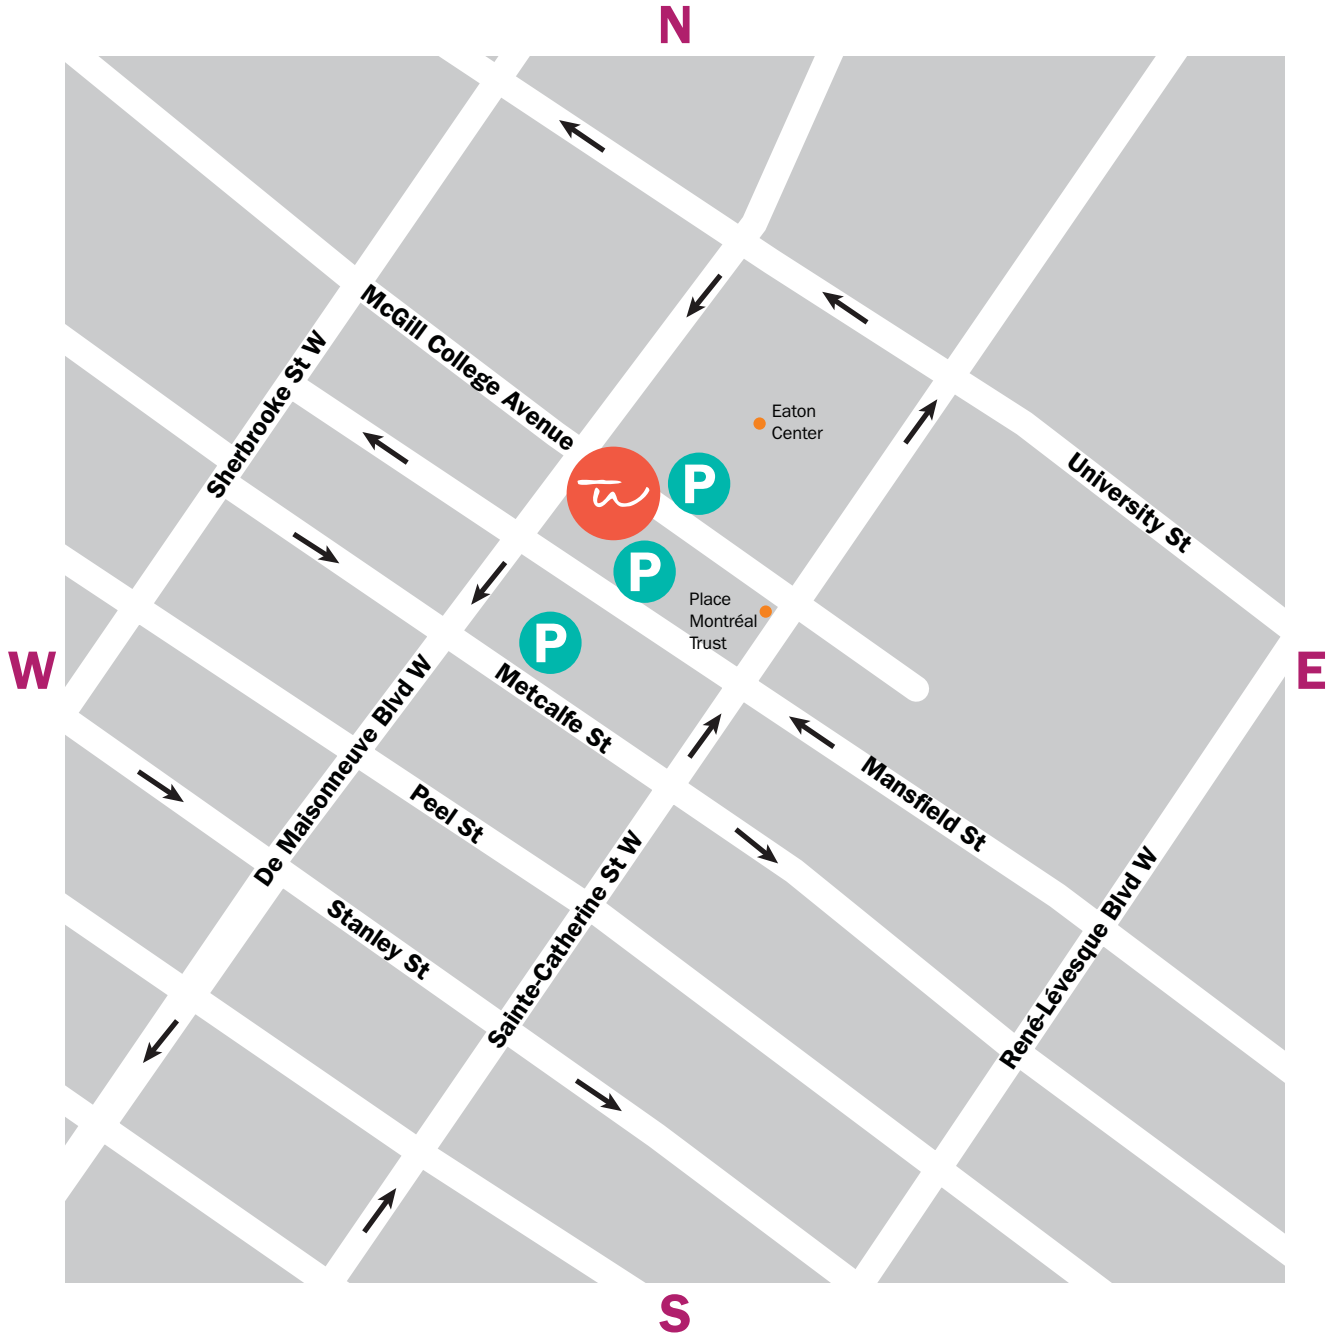

Towers Watson — Montréal

1800 Avenue McGill College, 22^e étage, Montréal, QC H3A 3J6

+1 514 982 9411

 = Towers Watson

 = Stationnement

 = Sens unique

TOWERS WATSON 

Towers Watson — Montréal

1800 McGill College Avenue, 22nd Floor, Montréal, QC H3A 3J6

+1 514 982 9411

= Towers Watson

= Parking

→ = One-way street