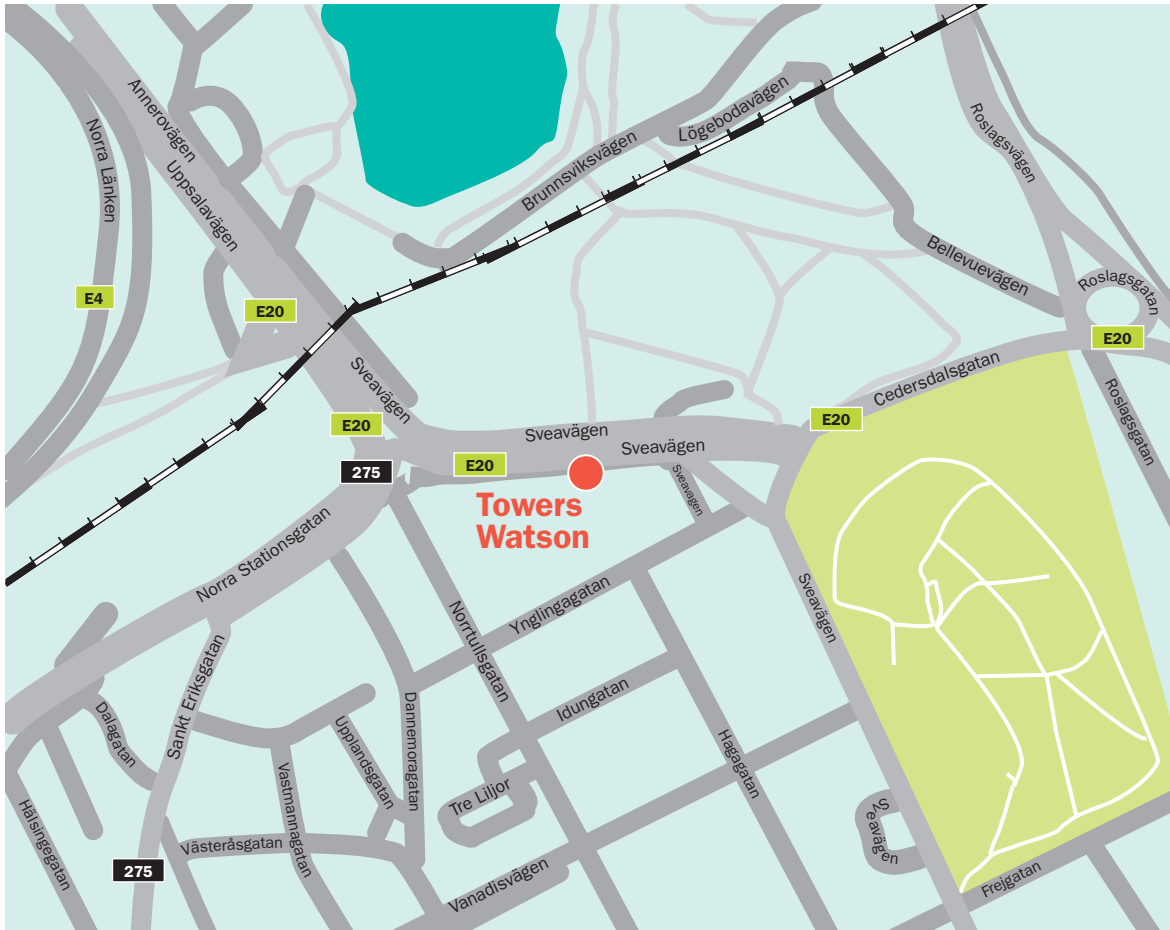

# Stockholm

## Sveavägen

### By road

From Arlanda Airport take E4 south toward Stockholm. Continue for approximately 32km then take exit 166 toward E20. Merge onto Uppsalavägen, slight right onto the ramp. Turn right at Solna Kyrkväg and then continue straight onto Sveavägen/E20. The office is on the right.