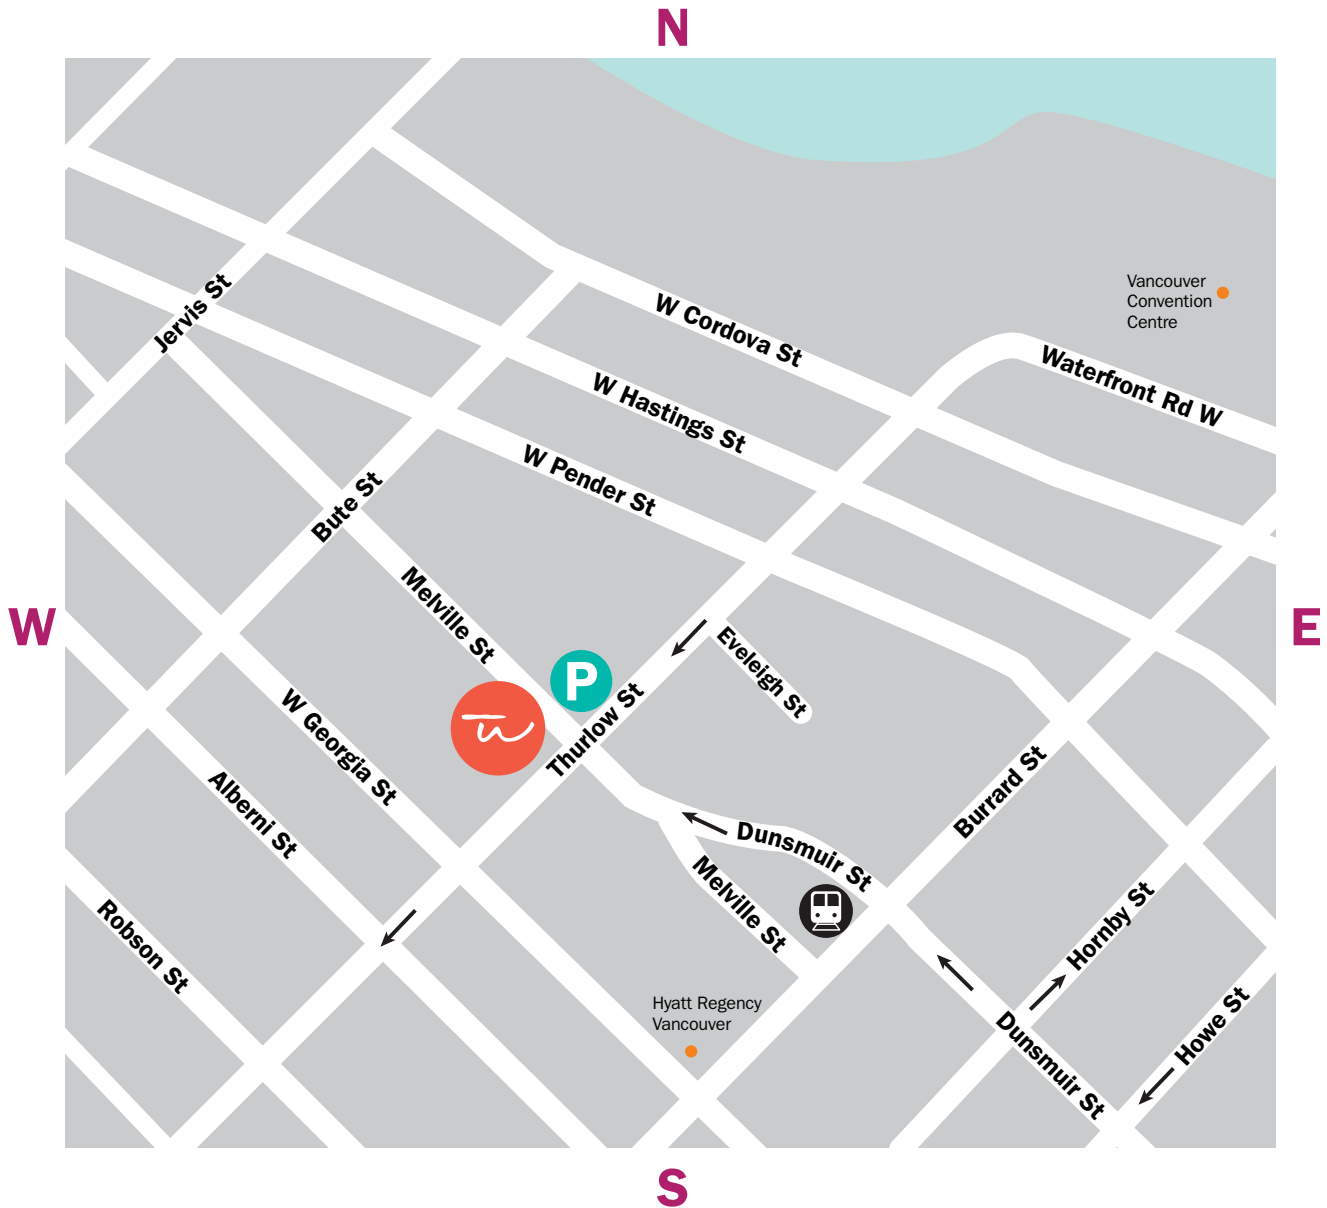

Towers Watson Vancouver

1100 Melville Street, Suite 1600, Vancouver, BC, Canada V6E 4A6

+1 604 691 1000

= Towers Watson

= Burrard Skytrain Station

= Parking

→ = One-way street

TOWERS WATSON